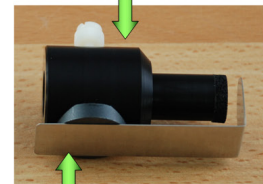

## DUAL-BA Leaf Positioning Device

Accessory for 2010-F fiberoptics  
(DUAL-C/F or PAM-2500)

Fiberoptics holder

Magnetic fiber tip holder with locking screw for 2010-F fiberoptics

Metal sheet

DUAL-BA in use -  
Overview

DUAL-BA in use -  
Closeup