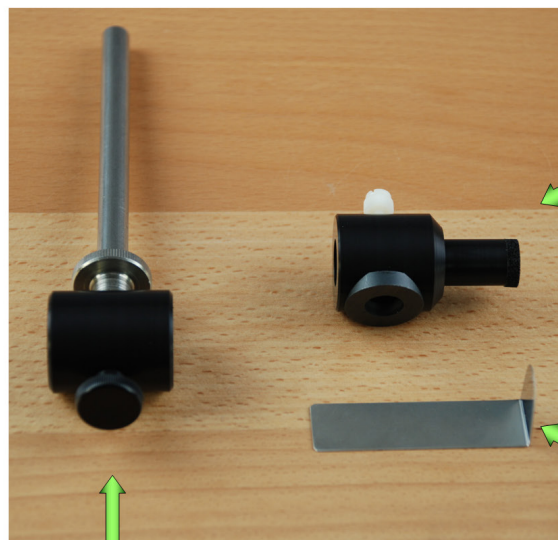

## DUAL-BA Leaf Positioning Device

Accessory for 2010-F fiberoptics  
(DUAL-C/F or PAM-2500)

Fiberoptics holder

Magnetic fiber tip holder with locking screw for 2010-F fiberoptics

Metal sheet

DUAL-BA in use -  
Overview

DUAL-BA in use -  
Closeup