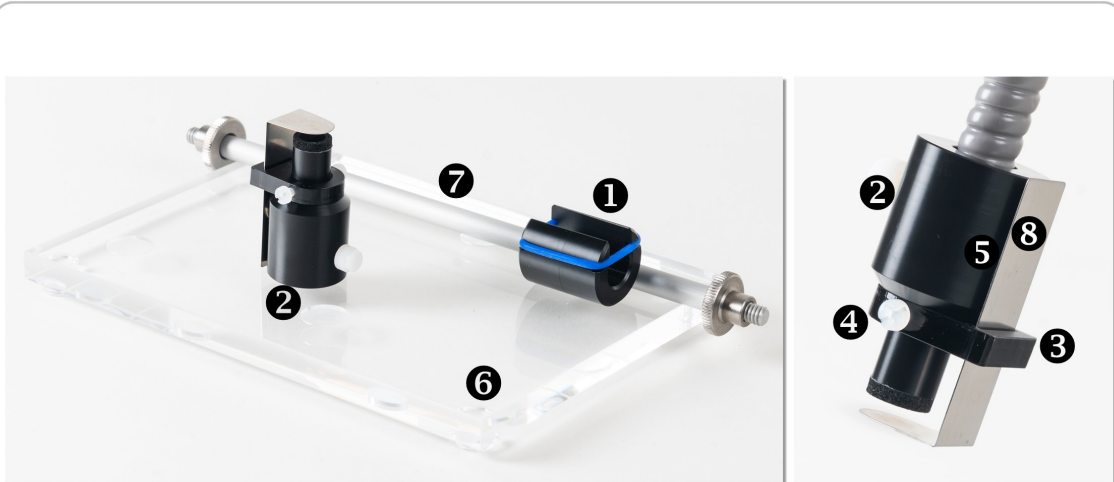

DUAL-BA Leaf Positioning Device

Accessory for fiberoptics.

- ❶ Fiberoptics guide.
- ❷ Fixture for fiberoptics endpiece.
- ❸ Guide slit for steel sheet.
- ❹ Locking screw.
- ❺ Neodymium magnet.
- ❻ Perspex baseplate.
- ❼ Rod (connecting baseplate and fiberoptics holder).
- ❽ Spring steel sheet (Rectangular bended).